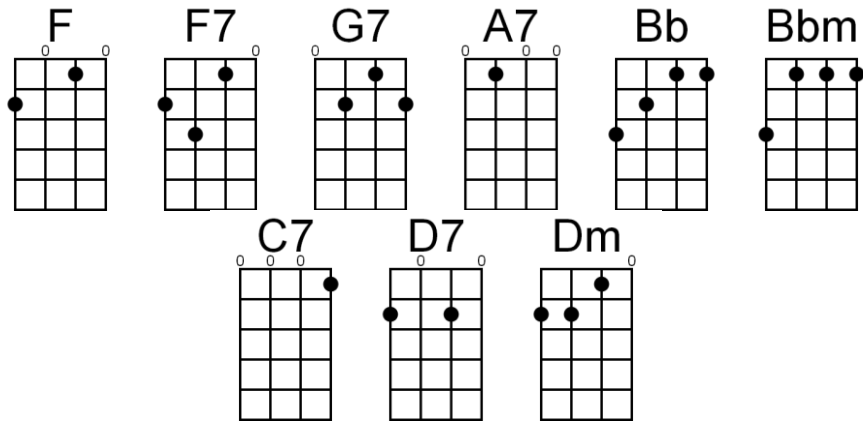

Chorus

Ukulele in C

Tom Dooley

Arr. Peter Edvinsson

Trad.

The image shows two systems of ukulele sheet music for the song "Tom Dooley" in C major. Each system consists of a treble clef staff with a key signature of one flat (Bb) and a corresponding tablature staff. The first system is marked with an F chord at the beginning and a C7 chord at the end. The second system is marked with an F chord at the end. The tablature uses numbers 0-3 to indicate fret positions on the strings.

Verse 1 to end

Ukulele tab

Swanee River

Stephen Foster

C F C Am Dm G⁷

T
A
B

5 C F C G⁷ C

T
A
B

9 G⁷ C F C

T
A
B

13 C F C G⁷ C

T
A
B

Love Me Tender

Elvis Presley & Vera Matson

Intro: F(4) G7(4) C7(4) F(4)
 (For my Darling I love you, and I always will)

F G7
 Love me tender, love me sweet
 C7 F
 Never let me go.
 F G7
 You have made my life complete
 C7 F
 And I love you so.