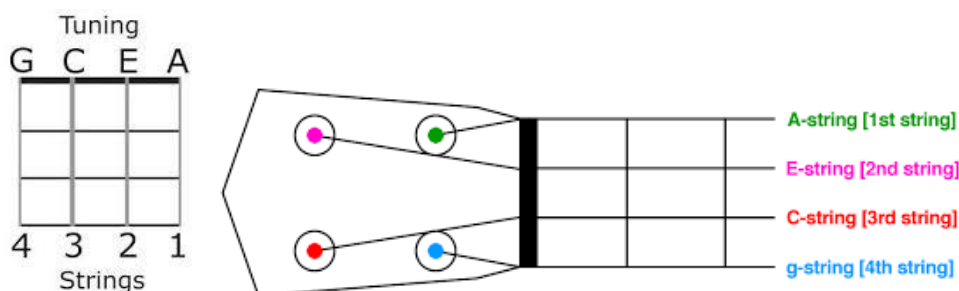

Chorus

Ukulele in C

Tom Dooley

Arr. Peter Edvinsson

Trad.

The image shows two systems of ukulele sheet music for the song "Tom Dooley" in C major. Each system consists of a treble clef staff with a key signature of one flat (Bb) and a corresponding tablature staff. The first system is marked with an F chord at the beginning and a C7 chord at the end. The second system is marked with an F chord at the end. The tablature uses numbers 0-3 to indicate fret positions on the strings.

Ukulele tab

Love Me Tender

Aura Lee

Mel. by George R. Pulton

F G7 C7 F

T
A
B
B

F A7 Dm F7 B^b B^bm F

T
A
B
B

F D7 G7 C7 F

T
A
B
B

Free ukulele tab sheet music at
<http://www.capotastomusic.com>

FINGER PICKING THE UKULELE

The Right Hand Plays Patterns & The Left Hand Forms Chords

- Right Hand Thumb – Picks 4th String
- 1st Finger (Pointer) – Picks 3rd String
- 2nd Finger (Index) – Picks 2nd String
- 3rd Finger (Ring) – Picks 1st String