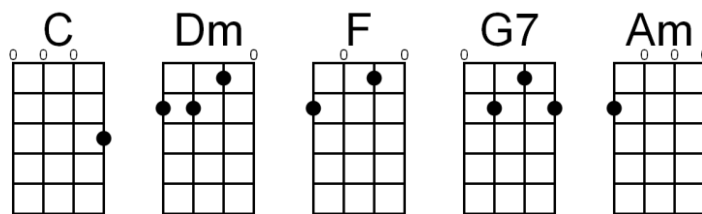

Swanee River

Stephen Foster

Intro: C(2) G7(2) C(2) G7(2)

C F C(2 Am(2) Dm(2) G7(2)
Way down upon the Swanee River, far far a__way
C F C G7 C
There's where my heart is turning ever, there's where the old folks stay
G7 C F C
All the world is sad and dreary, ev'rywhere I roam
C F C G7 C
Oh, brothers how my heart grows weary, far from the old folks at home

C F C Am Dm G7
All 'round the little farm I wandered, when I was young
C F C G7 C
Then many happy days I squandered, many the songs I sung
G7 C F C
When I was playing with my brother, happy was I
C F C G7 C
Oh, take me to my dear old mother, there let me live and die

C F C Am Dm G7
One little hut among the bushes, one that I love
C F C G7 C
Still sadly to my mem'ry rushes, no matter where I roam
G7 C F C
When shall I see the bees a humming, all 'round the comb
C F C G7 C
When shall I hear the ukulele strumming, down by my good old home

Verse 1 to end