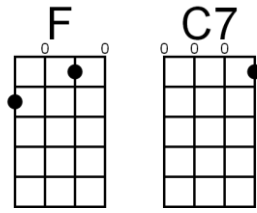

Tom Dooley

F. Warner & J & A Lomax

Intro: F(4) C7(4) F(4) C7(4)

FC7
I met her on the mountain, and there I took her life
Met her on the mountain, and stabbed her with my knifeF

Chorus

F
Hang down your head Tom Dooley
C7
Hang down your head and cry

Hang down your head Tom Dooley
F
Poor boy you're bound to die

FC7
This time tomorrow, reckon where I'd be
F
Hadn't been for Grayson, I'd be in Tennessee ... Chorus

FC7
This time tomorrow, reckon where I'll be
F
Down in some lonesome valley, hangin' from a white oak tree

Chorus