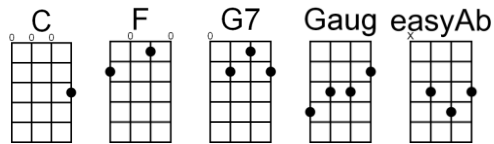

1. Little Ukulele

Kevin Breit & Harry Manx

Intro: C(4) F(2) C(2) F(2) C(2) G(2) C(2) x 2

Chorus

C F C
 You've got the heart of a little ukulele
 F C G C
 A little ukulele you know that it's true
 C F C
 You've got the heart of a little ukulele
 F C G C
 A little ukulele you know that it's true

C F C
 And you move to the big cold city
 F C G C
 The big cold city makes a mess out of you
 C F C
 And you move to the big cold city
 F C G C
 The big cold city makes a mess out of you ... Chorus + F(2) C(2) G(2) C(2)

C F C
 You moved in with a mean old lady
 F C G C
 A mean old lady she tells you what to do
 C F C
 You moved in with a mean old lady
 F C G C
 A mean old lady she tells you what to do ... Chorus

C F C
 You have the heart of a little ukulele
 F C G C
 A little ukulele you know that it's true
 C F C
 You have the heart of a little ukulele
 F G slower C
 A little ukulele you know that it's true

Intro: Gma7(4) Cma7(4) Gma7(4) Cma7(4)

Gma7 Cma7 Gma7 Cma7
 Don't let the sun, catch you crying
 Gma7 Cma7 D D7
 The night's the time for your tears

Em B7
 Your heart may be broken tonight
 Em B7
 But tomorrow in the morning light
 Am D7 Gma7 Cma7 Gma7 Cma7
 Don't let the sun catch you crying