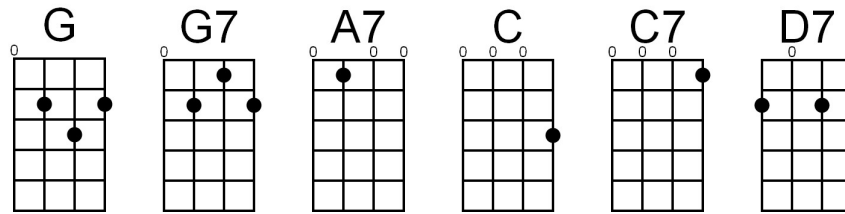

NEW SONG FILE #1
NSF1.24

1. Hey Good Lookin' & Oh Lonesome Me Medley
2. War Years Medley
3. Tiny Bubbles & Pearly Shells Medley
4. You Were Never Too Far From My Mind
5. Wooden Heart
6. Tonight You Belong To Me
7. Tulsa Time
8. Heart & Soul

C G
 I got a hot rod Ford, and a two dollar bill
 C G
 And I know a spot right over the hill
 C G
 There's soda pop and the dancing's free
 A7 D7
 So if you wanna have fun come along with me

G
 Hey, hey good lookin', what ya got cookin'
 A7 D7 G G7
 How's about cooking somethin' up with me?

Bb
Shining in the sun (**Shining in the sun**)

G7 C7
Covering the shore (**Covering the shore**)

F
When I see them (**When I see them**)

Bb Bbm
My heart tells me that I love you

F C7 F
More than all, the little pearly shells.