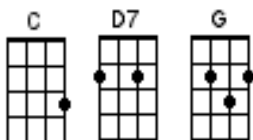

Verse 3 **[G]** He tries to please his woman, the **[C]** lady of his **[G]** life
[G] He's standing at a **[D7]** party with a **[G]** plate
[G] She finds him on the balcony, **[C]** staring at the **[G]** moon
[G] An old familiar **[D7]** face he can re-**[G]**late

Instrumental **[G]** **[G]** **[C]** **[C]** **[D7]** **[D7]** **[G]** **[G]**

Chorus **[G]** No a bushman can't survive on city **[C]** lights
[D7] Opera rock n roll and tired of **[G]** heights
[G] His moon shines on the silver brigalow
[C] Shimmers down the inland river flow
[D7] Out there where the yellow belly **[G]** bite

Coda **[G]** His moon shines on the silver brigalow
[C] Shimmers down the inland river flow
[D7] Out there where the yellow belly **[G]** bite

Outro **[G]** **[G]** **[C]** **[C]** **[D7]** **[D7]** **[G]** Slow single strum **[G/]**

Link to the song <https://www.youtube.com/watch?v=1EI4v9zmwA0>