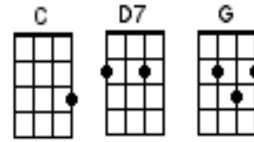

A Bushman Can't Survive

by [John Williamson](#)

Intro: [G] [G] [C] [C] [D7] [D7] [G] [G]

Strum: D du Ud

Verse 1 [G] A city girl is happy, with her [C] friends and family [G] life
[G] Appreciates a [D7] wine with him at [G] night
[G] She tries to find the sparkle, she [C] searches but it's [G] gone
[G] With lots of love she [D7] hopes he'll be al-[G]right
[G] Her man has gone all quiet, he's not at [C] ease
[D7] He doesn't feel at home he's hard to [G] please
[G] He get's itchy feet, he's tired of [C] noises in the street
[D7] He needs to walk for hours through the [G] trees

Chorus [G] No a bushman can't survive on city [C] lights
[D7] Opera rock n roll and tired of [G] heights
[G] His moon shines on the silver brigalow
[C] Shimmers down the inland river flow
[D7] Out there where the yellow belly [G] bite

Instrumental **[G]** **[G]** **[C]** **[C]** **[D7]** **[D7]** **[G]** **[G]**

Chorus **[G]** No a bushman can't survive on city **[C]** lights
[D7] Opera rock n roll and tired of **[G]** heights
[G] His moon shines on the silver brigalow
[C] Shimmers down the inland river flow
[D7] Out there where the yellow belly **[G]** bite

Coda **[G]** His moon shines on the silver brigalow
[C] Shimmers down the inland river flow
[D7] Out there where the yellow belly **[G]** bite

Outro **[G]** **[G]** **[C]** **[C]** **[D7]** **[D7]** **[G]** Slow single strum **[G/]**