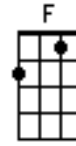

Diamantina Drover (Redgum)

Intro: [C] [G] [Am] [Am] [C] [G] [Am] [Am]

Strum: D Du Ud

[G//] = two down strums

Verse 1 The [C] faces in the [G] photograph have [Am] faded

And I [Am] can't believe he [C] looks so much like [F] me [G]