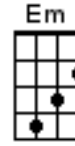

Diamantina Drover (Redgum)

Intro: [C] [G] [Am] [Am] [C] [G] [Am] [Am]

Strum: D Du Ud

[G//] = two down strums

Verse 1 The [C] faces in the [G] photograph have [Am] faded

And I [Am] can't believe he [C] looks so much like [F] me [G]