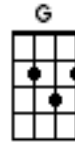

Diamantina Drover (Redgum)

Intro: [C] [G] [Am] [Am] [C] [G] [Am] [Am]

Strum: D Du Ud

[G//] = two down strums

Verse 1 The [C] faces in the [G] photograph have [Am] faded

And I [Am] can't believe he [C] looks so much like [F] me [G]