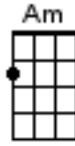

Diamantina Drover (Redgum)

Intro: [C] [G] [Am] [Am] [C] [G] [Am] [Am]

Strum: D Du Ud

[G//] = two down strums

Verse 1 The [C] faces in the [G] photograph have [Am] faded

And I [Am] can't believe he [C] looks so much like [F] me [G]