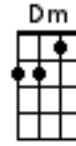

Diamantina Drover (Redgum)

Intro: [C] [G] [Am] [Am] [C] [G] [Am] [Am]

Strum: D Du Ud

[G//] = two down strums

Verse 1 The [C] faces in the [G] photograph have [Am] faded

And I [Am] can't believe he [C] looks so much like [F] me [G]