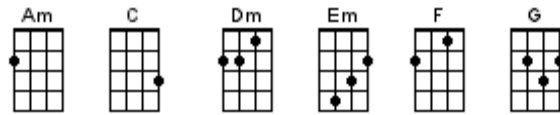

Diamantina Drover (Redgum)

Intro: [C] [G] [Am] [Am] [C] [G] [Am] [Am]

Strum: D Du Ud

[G//] = two down strums

Verse 1 The [C] faces in the [G] photograph have [Am] faded

And I [Am] can't believe he [C] looks so much like [F] me [G]

And a [Am] drover finds it [C] hard to change his [F] mind [G]

For the [Am] years have surely [Em] gone

Like the [Dm] drays from Old Cork [Am] Station

And [Dm] I won't be [F//] back till the [G//] drovin's [Am] done

Verse 2 Well it [C] seems like the [G] sun comes up each [Am] mornin'

[Am] Sets me up and [C] takes it all [F] away [G]

For the [Am] dreaming by the [Em] light

Of the [Dm] camp fire at [Am] night

Ends [Dm] with the [F//] burning [G//] by the [Am] day